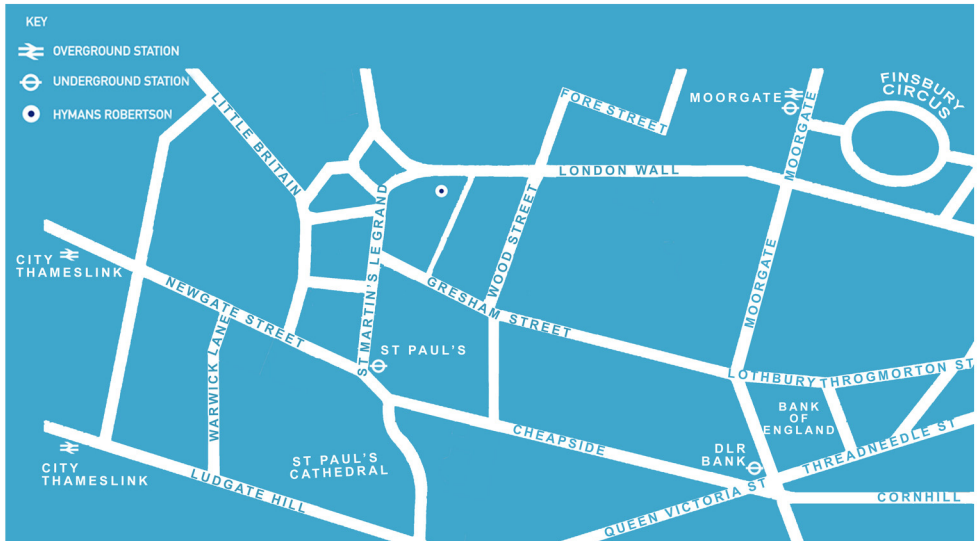

# LONDON

One LondonWall London EC2Y 5EA T 020 7082 6000 F 020 7082 6082

Nearest Train Stations:

- Moorgate Station:  
Thames Link/Great Northern Railways/Metropolitan/Circle/Northern/  
Hammersmith & City Lines
- Liverpool Street Station:  
Stansted Express Line/Great Eastern Railways/Central/Circle/Hammersmith & City/  
Metropolitan Lines
- Barbican Station:  
Metropolitan/Circle/Hammersmith & City Lines
- St Paul's Station  
Central Line